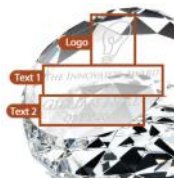

## Clear Gem Cut Slant Dome Paperweight

Material: Optical Crystal

Personalization Method: Sandblast Etch

Size	SKU	H x W x D	Wt (IBs)	Price
<b>NA</b>	101440	2" x 3" x 3"	2.0	<b>\$59.00</b>

## Description

Our unique personalized Gem Cut Slant Dome Paperweight expresses your sentiment and adds a personal touch to her display shelf or desk! We artfully engrave your personal heartfelt message along with any artwork you choose from our Free Artwork Selection. Whether she is your Mom, Grandma, Nana or Aunt - she'll love this gift and will treasure it every day!